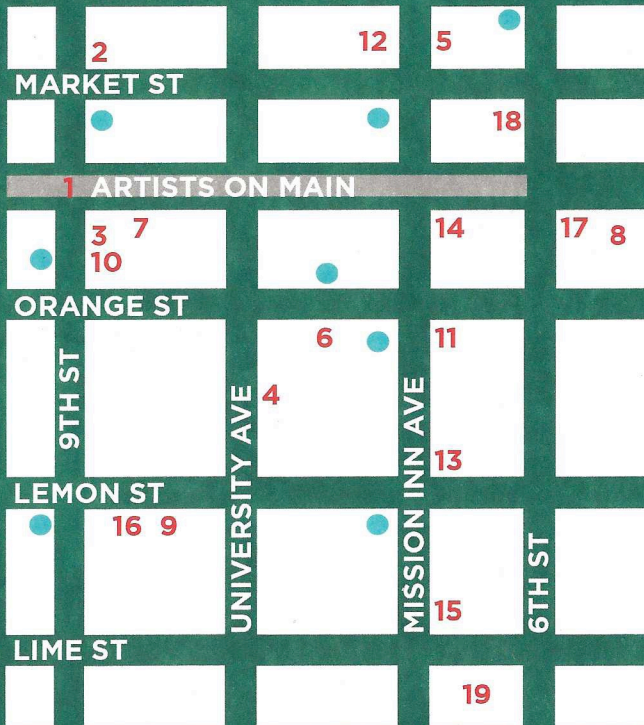

1. Artists On Main
2. Center for Social Justice & Civil Liberties
3. Urge Palette
4. Back to the Grind
5. Civil Rights Institute
of Inland Southern California
6. A Blve Rose
7. UCR Arts
8. Downtowne Book Store
9. Division 9 Gallery
10. Pain Sugar Gallery
11. The Cheech
12. Inlandia @ the Library
13. Universalist Unitarian Church
14. Mission Inn Museum
15. Riverside Art Museum
16. Riverside Community Arts Association
17. T. Elliott's Studios
18. Mind & Mill
19. Where Art Meets Innovation

Off-site Locations:

RCC Quad Art Gallery
leslie@leslieabrown.com

Gramercy Art Gallery + Studio
 951-288-3788

PARKING ●

@RIVERSIDEARTSWALK
 RIVERSIDEARTSWALK.COM